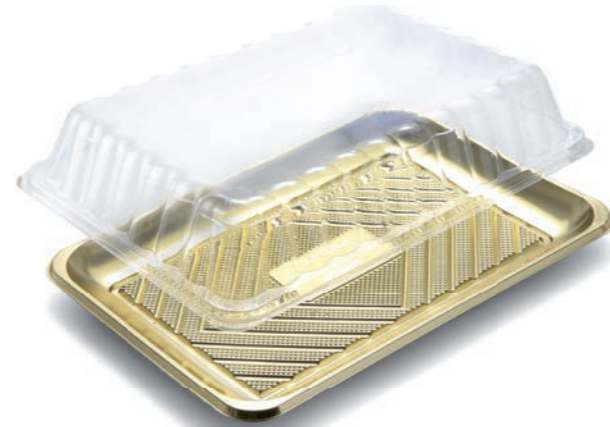

A functional lid is now available for Kadò trays. Kadò trays are the perfect solution to take-out soirée creations and individual portion cakes. It is available in 6 different sizes. Kadò is a perfect gift idea and a functional take-out tray.