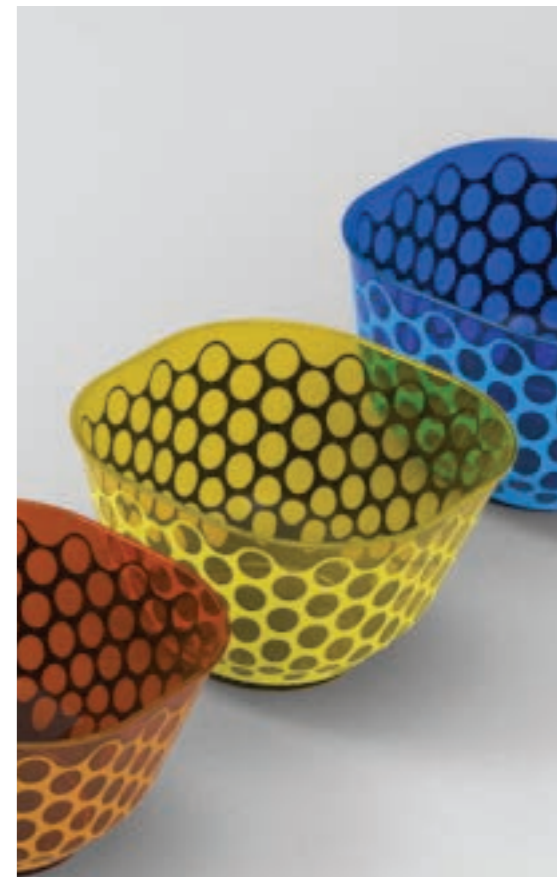

IL DESIGN È CONSAPEVOLEZZA

THE DESIGN IS AWARENESS

La somma di tecnica, scienza, sociologia e umanistica per andare oltre l'estetica dell'arte. Bello, ma funzionale. Ergonomico, ma innovativo. Pratico, ma di tendenza.

The sum of technique, science, sociology and humanities to go beyond the aesthetics of art. Beautiful, but functional. Ergonomic, but innovative. Practical, but trendy.