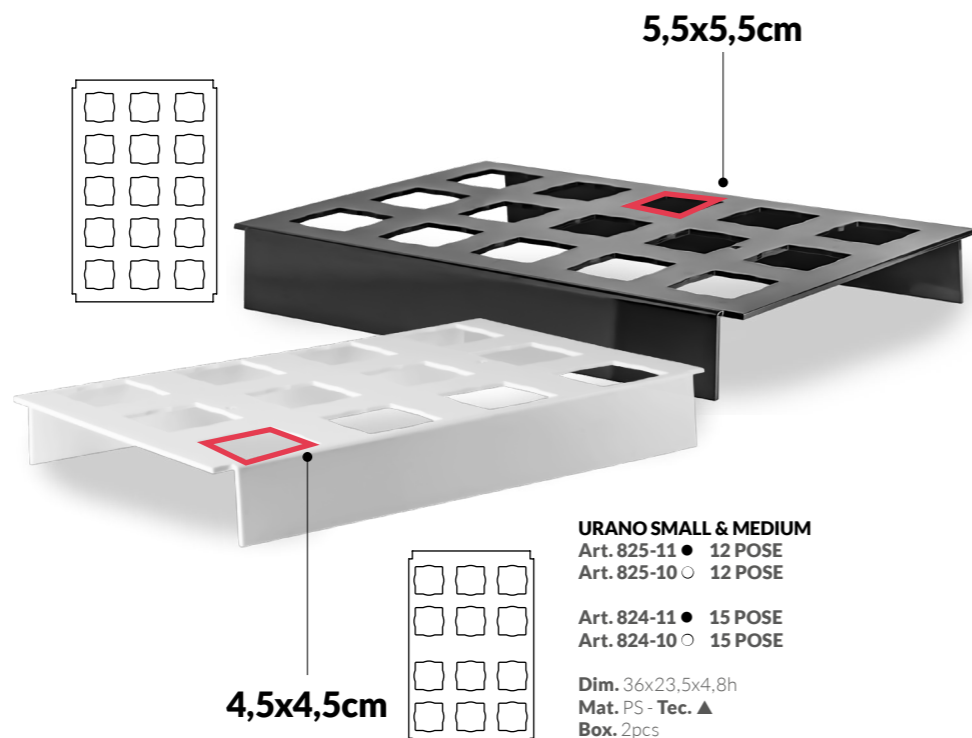

URANO & OLYMPO

TAKE AWAY

Articoli per 12 pose.
Items for 12 pose.

Art. 442
Art. 443
Art. 447
Art. 426
Art. 392
Art. 425
Art. 424
Art. 428
Art. 433
Art. 434
Art. 435
Art. 011000
Art. 011100
Art. 011200
Art. 45/2
Art. 370-00

Articoli per 15 pose.
Items for 15 pose.

Art. 441
Art. 442
Art. 453
Art. 420
Art. 426
Art. 423
Art. 424
Art. 433
Art. 428
Art. 011000
Art. 011100
Art. 370-00

URANO SMALL & MEDIUM
Art. 825-11 ● 12 POSE
Art. 825-10 ○ 12 POSE

Art. 824-11 ● 15 POSE
Art. 824-10 ○ 15 POSE

Dim. 36x23,5x4,8h
Mat. PS - Tec. ▲
Box. 2pcs

Articoli per Olympos.
Items for Olympos.

Art. 441
Art. 452
Art. 420
Art. 426
Art. 392
Art. 421
Art. 422
Art. 423
Art. 011000
Art. 011100