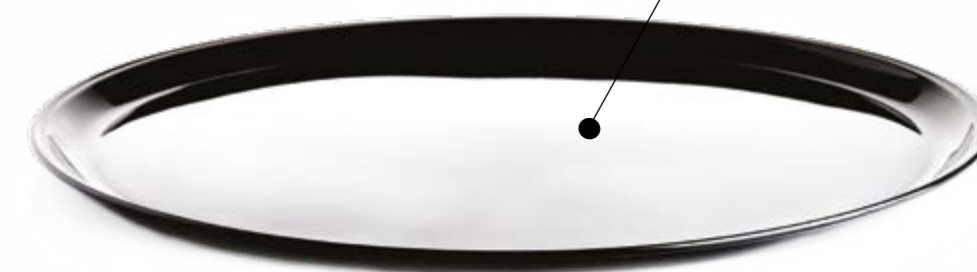

Art. 065●
Dim. ø40
Mat. PP - Tec. ▲
Box. 1pz