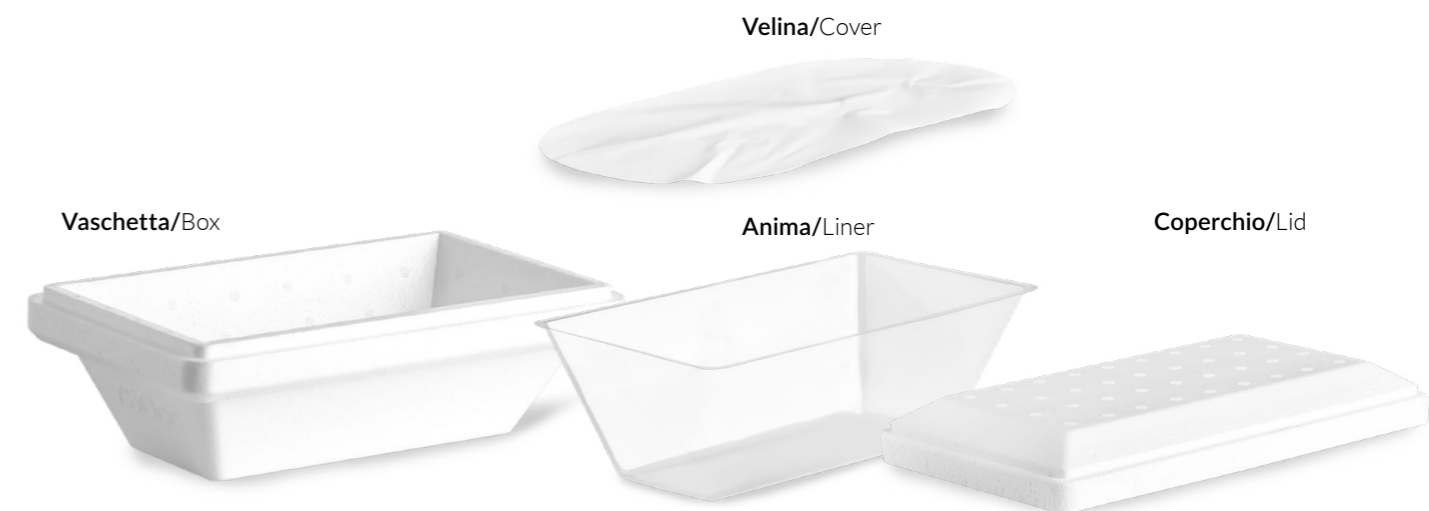

NEW
2019 **TERMICHE**
LE POLO

Vaschette termiche disponibili in quattro misure dotate di vaschetta, anima, velina e coperchio. Con una resistenza termica di 30 minuti a temperatura ambiente di 25°, si riconferma il prodotto più affidabile di sempre.

Thermic containers available in four sizes, provided with tray, inside liner, cover and lid. Heat resistance of 30 minutes in an ambient at 25°, it is the most reliable product of all time.