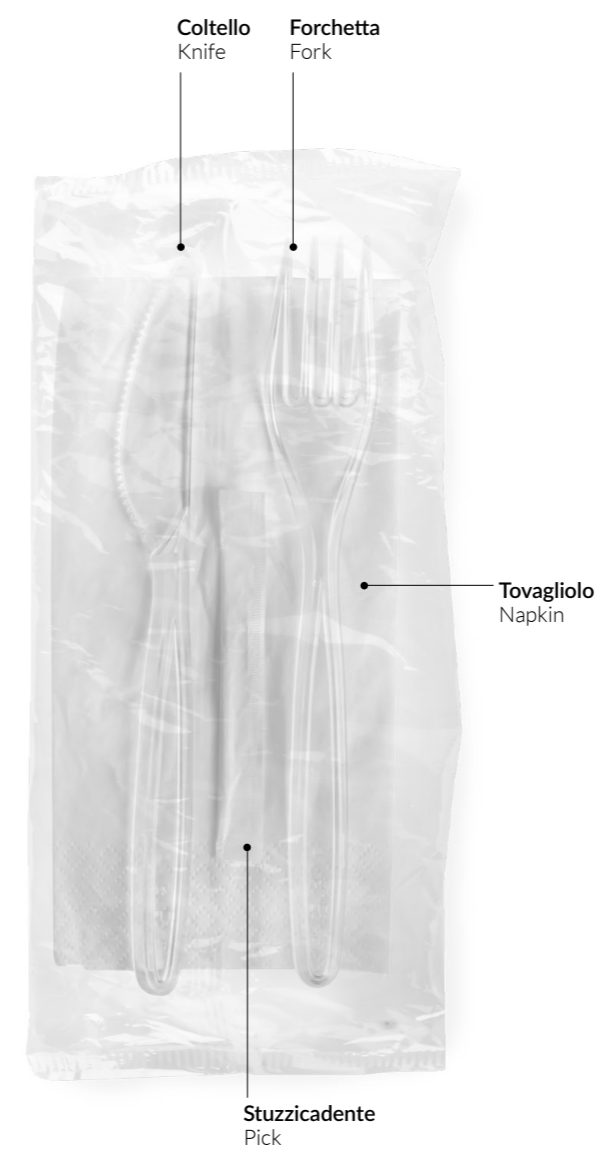

POSATE

CUTLERY BIS & TRIS IMBUSTATE

BIS
Art. 534 ●
Dim. L.18
Mat. PS - Tec. ▲
Box. 500pcs(5x100pcs)

Forchetta+Coltello+Tovagliolo
+Stuzzicadente
Fork+Knife+Napkin+Pick

TRIS
Art. 535 ●
Dim. L.18
Mat. PS - Tec. ▲
Box. 500pcs(5x100pcs)

Forchetta+Coltello+Cucchiaino
+Tovagliolo+Stuzzicadente
Fork+Knife+Spoon+Napkin+Pick