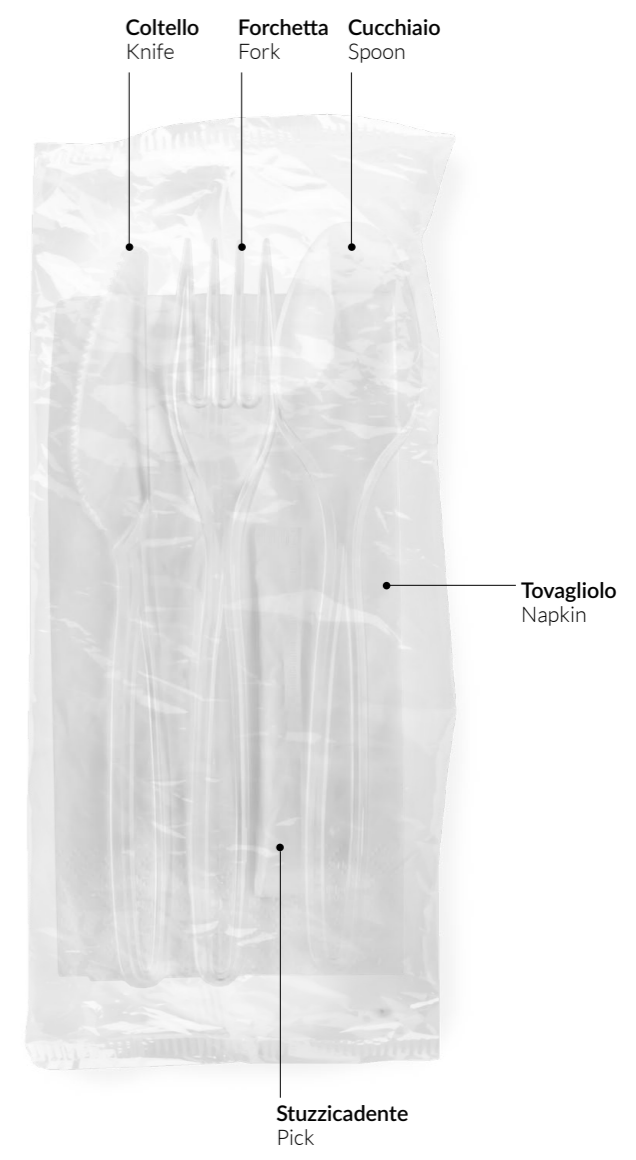

POSATE

CUTLERY BIS & TRIS IMBUSTATE

BIS
Art. 534 ●
Dim. L.18
Mat. PS - Tec. ▲
Box. 500pcs(5x100pcs)

Forchetta+Coltello+Tovagliolo
+Stuzzicadente
Fork+Knife+Napkin+Pick

TRIS
Art. 535 ●
Dim. L.18
Mat. PS - Tec. ▲
Box. 500pcs(5x100pcs)

Forchetta+Coltello+Cucchiaino
+Tovagliolo+Stuzzicadente
Fork+Knife+Spoon+Napkin+Pick